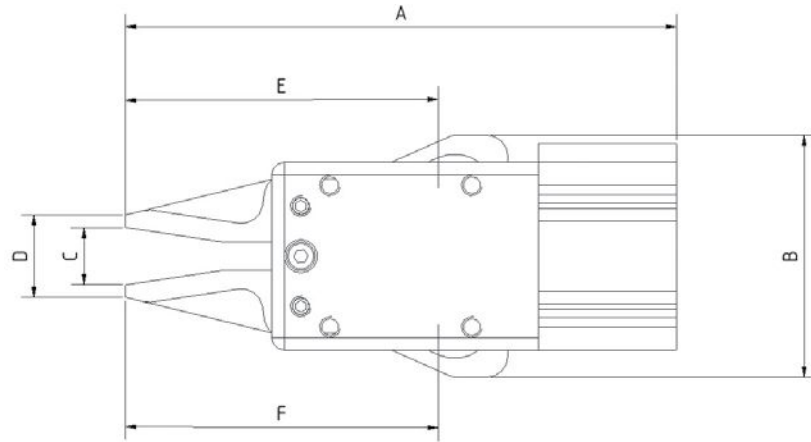

GRIPPING PLIERS COMPACT GZK32

Gripping pliers GZ32

- Activity: double-acting.
- Sensor with 2m cable (version -90).
- Sensor with 0, 3m cable M8 connector (version -95).

	A	B	C	D	E	F	Depth	Piab No.
GZK32 - 10 - 10	132	58	13.5	20	75	75	45	0216330
GZK32 - 10 - 60	132	58	13.5	20	75	75	45	0216331

GZK32 - 10 - 10

Product Code: GZK32 - 10 - 10
Piab No. 0216330

GZK32 - 10 - 60

Product Code: GZK32 - 10 - 60
Piab No. 0216331

GRIPPING PLIERS GZ25

Gripping pliers GZ25

- Movement of the jaws by two pistons.
- No inside recuperating spring, therefore no loss of power.
- A wide range of jaws which can be combined among each other.
- Position query of the jaws possible.
- Mounting diameter D = 20 mm or M17 x 1
- 100 % compatible with common products.
- All components are anodized and offer excellent gliding properties as well as the best possible wearing protection.
- Sensor with 2m cable (version -90 / -91).
- Sensor with 0.3 m cable and M8 connector (version -95).
- Easy jaw change by loosening of the safety caps.

	A	B	C	D	E	F	G	Depth	Piab No.
GZ25-AS55-00-00	20	50	171	14	20	96	96	30	0213404
GZ25-AS55-10-10	20	50	171	14	20	96	96	30	0113405
GZ25-AS55-10-95	20	50	171	14	41	96	96	30	0213406
GZ25-AS55-60-60	20	50	171	14	20	96	96	30	0213407
GZ25-AS55-00-90	20	50	171	14	41	96	96	30	0216307
GZ25-AS55-00-95	20	35	130	26.5	50	63	60	25	0216308
GZ25-AS55-10-90	20	50	171	14	41	96	96	30	0216309

Product Code: GZ25-AS55-00-95
• With plain and Sensor Jaw includes sensor with 0.3m cable and M8 connector

GZ25-AS55-10-90

Product Code: GZ25-AS55-10-90
• With Sensor Jaw includes sensor with 2m cable