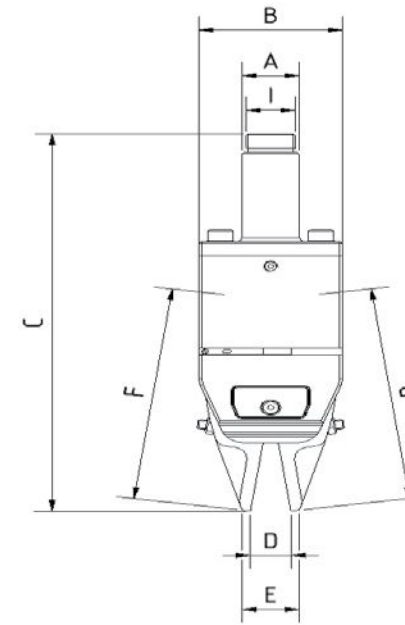

GZK32 - 10 - 10

Product Code: GZK32 - 10 - 10
Piab No. 0216330

GZK32 - 10 - 60

Product Code: GZK32 - 10 - 60
Piab No. 0216331

GRIPPING PLIERS GZ25

Gripping pliers GZ25

- Movement of the jaws by two pistons.
- No inside recuperating spring, therefore no loss of power.
- A wide range of jaws which can be combined among each other.
- Position query of the jaws possible.
- Mounting diameter D = 20 mm or M17 x 1
- 100 % compatible with common products.
- All components are anodized and offer excellent gliding properties as well as the best possible wearing protection.
- Sensor with 2m cable (version -90 / -91).
- Sensor with 0.3 m cable and M8 connector (version -95).
- Easy jaw change by loosening of the safety caps.

	A	B	C	D	E	F	G	Depth	Piab No.
GZ25-AS55-00-00	20	50	171	14	20	96	96	30	0213404
GZ25-AS55-10-10	20	50	171	14	20	96	96	30	0113405
GZ25-AS55-10-95	20	50	171	14	41	96	96	30	0213406
GZ25-AS55-60-60	20	50	171	14	20	96	96	30	0213407
GZ25-AS55-00-90	20	50	171	14	41	96	96	30	0216307
GZ25-AS55-00-95	20	35	130	26.5	50	63	60	25	0216308
GZ25-AS55-10-90	20	50	171	14	41	96	96	30	0216309

GZ25-AS55-60-60

Product Code: GZ25-AS55-60-60
• With Standard Jaws and Rubberized Jaws.

GZ25-AS55-00-90

Product Code: GZ25-AS55-00-90
• With plain and Sensor Jaw includes sensor with 2m cable.

GZ25-AS55-00-95

Product Code: GZ25-AS55-00-95
• With plain and Sensor Jaw includes sensor with 0.3m cable and M8 connector

GZ25-AS55-10-90

Product Code: GZ25-AS55-10-90
• With Sensor Jaw includes sensor with 2m cable